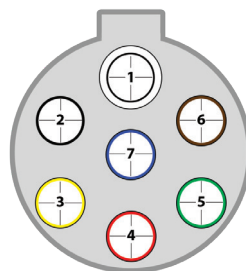

12S WIRING CODE - ISO 3732 (POST 1999)

Socket viewed from the rear

Pin No.	Colour	Description
1	Yellow	Reverse Lamps
2	Blue	Battery Charging Supply
3	White	Earth Return
4	Green	+12v Power Supply
5	Brown	Spare
6	Red	Fridge
7	Black	Earth Return

12N WIRING CODE - ISO 11446

Socket viewed from the rear

Pin No.	Colour	Description
1	Yellow	Left Indicator
2	Blue	Rear Light
3	White	Earth
4	Green	Right Indicator
5	Brown	Right Side Light
6	Red	Brake Light
7	Black	Left Side Light
8	Pink	Reverse
9	Orange	Permanent Live
10	Grey	Fridge
11	White/Black	Earth
12	White/Blue	Not Allocated
13	White/Red	Earth

24N WIRING CODE - ISO 1185

Socket viewed from the rear

Pin No.	Colour	Description
1	White	Earth
2	Black	Left Hand Side/Tail
3	Yellow	Left Hand Indicator
4	Red	Stop
5	Green	Right Hand Indicator
6	Brown	Right Hand Side/Tail
7	Blue	Trailer Brake Control

24S WIRING CODE - ISO 3737

Socket viewed from the rear

Pin No.	Colour	Description
1	White	Earth
2	Black	ABS Fault Indication
3	Yellow	Reversing Lamps
4	Red	Permanent Live
5	Green	Control with Earth
6	Brown	Switched Live
7	Blue	Rear Fog Lamps