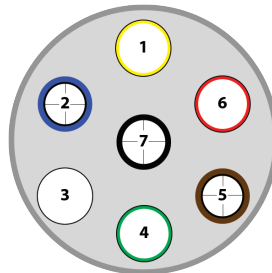

Wiring Codes

Wiring Codes for 12v and 24v 7 Pin and 13 Pin Connectors

12N WIRING CODE - ISO 1724

Socket viewed from the rear

Pin No.	Colour	Description
1	Yellow	Left Indicator
2	Blue	Fog Lamp
3	White	Earth Return
4	Green	Right Indicator
5	Brown	Right Position Lamps
6	Red	Brake Lamps
7	Black	Left Position Lamps

12S WIRING CODE - ISO 3732 (POST 1999)

Socket viewed from the rear

Pin No.	Colour	Description
1	Yellow	Reverse Lamps
2	Blue	Battery Charging Supply
3	White	Earth Return
4	Green	+12v Power Supply
5	Brown	Spare
6	Red	Fridge
7	Black	Earth Return

12N WIRING CODE - ISO 11446

Socket viewed from the rear

Pin No.	Colour	Description
1	Yellow	Left Indicator
2	Blue	Rear Light
3	White	Earth
4	Green	Right Indicator
5	Brown	Right Side Light
6	Red	Brake Light
7	Black	Left Side Light
8	Pink	Reverse
9	Orange	Permanent Live
10	Grey	Fridge
11	White/Black	Earth
12	White/Blue	Not Allocated
13	White/Red	Earth

24S WIRING CODE - ISO 3737

Socket viewed from the rear

Pin No.	Colour	Description
1	White	Earth
2	Black	ABS Fault Indication
3	Yellow	Reversing Lamps
4	Red	Permanent Live
5	Green	Control with Earth
6	Brown	Switched Live
7	Blue	Rear Fog Lamps