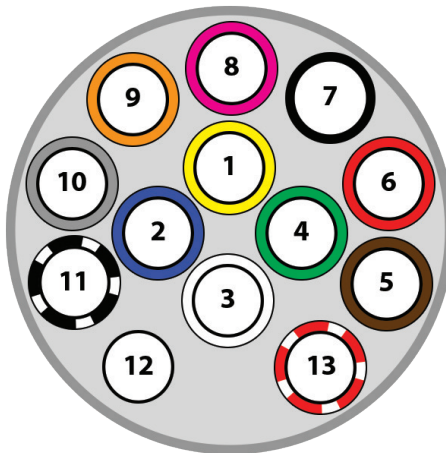

Wiring Codes

Wiring Codes for 12v and 24v 7 Pin and 13 Pin Connectors

12N WIRING CODE - ISO 1724

Socket viewed from the rear

Pin No.	Colour	Description
1	Yellow	Left Indicator
2	Blue	Fog Lamp
3	White	Earth Return
4	Green	Right Indicator
5	Brown	Right Position Lamps
6	Red	Brake Lamps
7	Black	Left Position Lamps

12S WIRING CODE - ISO 3732 (POST 1999)

Socket viewed from the rear

Pin No.	Colour	Description
1	Yellow	Reverse Lamps
2	Blue	Battery Charging Supply
3	White	Earth Return
4	Green	+12v Power Supply
5	Brown	Spare
6	Red	Fridge
7	Black	Earth Return

12N WIRING CODE - ISO 11446

Socket viewed from the rear

Pin No.	Colour	Description
1	Yellow	Left Indicator
2	Blue	Rear Light
3	White	Earth
4	Green	Right Indicator
5	Brown	Right Side Light
6	Red	Brake Light
7	Black	Left Side Light
8	Pink	Reverse
9	Orange	Permanent Live
10	Grey	Fridge
11	White/Black	Earth
12	White/Blue	Not Allocated
13	White/Red	Earth

24S WIRING CODE - ISO 3737

Socket viewed from the rear

Pin No.	Colour	Description
1	White	Earth
2	Black	ABS Fault Indication
3	Yellow	Reversing Lamps
4	Red	Permanent Live
5	Green	Control with Earth
6	Brown	Switched Live
7	Blue	Rear Fog Lamps