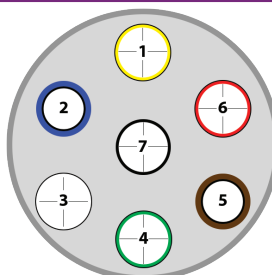

Wiring Codes

Wiring Codes for 12v and 24v 7 Pin and 13 Pin Connectors

12N WIRING CODE - ISO 1724

Socket viewed from the rear

Pin No.	Colour	Description
1	Yellow	Left Indicator
2	Blue	Fog Lamp
3	White	Earth Return
4	Green	Right Indicator
5	Brown	Right Position Lamps
6	Red	Brake Lamps
7	Black	Left Position Lamps

12S WIRING CODE - ISO 3732 (POST 1999)

Socket viewed from the rear

Pin No.	Colour	Description
1	Yellow	Reverse Lamps
2	Blue	Battery Charging Supply
3	White	Earth Return
4	Green	+12v Power Supply
5	Brown	Spare
6	Red	Fridge
7	Black	Earth Return

12N WIRING CODE - ISO 11446

Socket viewed from the rear

Pin No.	Colour	Description
1	Yellow	Left Indicator
2	Blue	Rear Light
3	White	Earth
4	Green	Right Indicator
5	Brown	Right Side Light
6	Red	Brake Light
7	Black	Left Side Light
8	Pink	Reverse
9	Orange	Permanent Live
10	Grey	Fridge
11	White/Black	Earth
12	White/Blue	Not Allocated
13	White/Red	Earth

24S WIRING CODE - ISO 3737

Socket viewed from the rear

Pin No.	Colour	Description
1	White	Earth
2	Black	ABS Fault Indication
3	Yellow	Reversing Lamps
4	Red	Permanent Live
5	Green	Control with Earth
6	Brown	Switched Live
7	Blue	Rear Fog Lamps